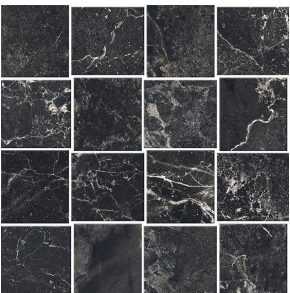

FOREVER

STOCK SIZES

4"x12"

12"x24"

12"x12"

24"x24"

AVAILABLE COLORS

Zenobia