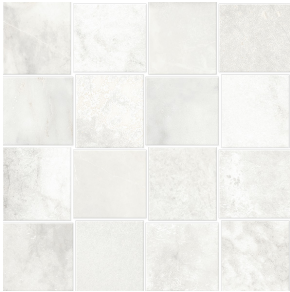

FOREVER

STOCK SIZES

4"x12"

12"x24"

12"x12"

24"x24"

AVAILABLE COLORS

Aurelia